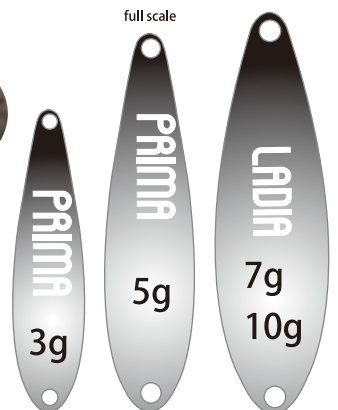

BLENDER

Excellent rotation performance makes difference.

No.672 Blender Lineup 2.1g, 3.5g, 4.2g
 ¥ 660 ¥ 680 ¥ 700

- Its quick swimming action enables anyone to search for target fish in a small fishing point.
- Its swivel structure reduces line twists.
- It offers excellent rotation performance even in slow moving water.
- It adopts a specially designed body capable of taking a stabilized swimming position in water.

FIRST ORDER

No.711 First Order Lineup 3.6g, 4.5g, 5.4g
 ¥ 500 ¥ 550 ¥ 550

Their small and thick body enhance their far casting performance. Thanks to their uncompromisingly designed shapes, they easily roll on the bottom of a river and entice fish to bite. They are highly versatile spoons used both for casting upstream in a small mountain stream or casting down-cross stream in the middle part of a river.

full scale
 3.6g 4.5g 5.4g

FIRST STAR No.713 First Star Lineup 10g, 16g
 ¥ 600 ¥ 700

Its slim shape and a wide front prevent it from floating and keeps it within the biting range even when exposed to a strong and complex current, which can increase your catch rate.

PRIMA No.700 Prima Lineup 3g, 5g
 ¥ 500 ¥ 550

"PRIMA" is a willow leaf type spoon and features a sophisticated slender body shape. It moves as if it was dancing in the stream. It makes a quick fall to the targeted range and provides proper rolling and wobbling action and also has turning action just after casting. That is the evidence of its excellent design proven in the field.